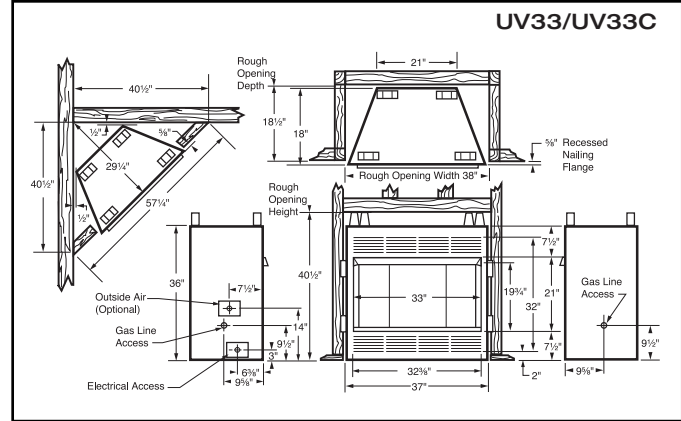

The FireStage Series Vent-Free Fireboxes

Models • UVDC/UVDR • UVDR36C/42C

	36" Circulating	36" Radiant	42" Circulating	42" Radiant
A	36"	36"	42"	42"
B	21 7/8"	21 7/8"	21 7/8"	21 7/8"
C	39"	39"	45"	45"
D	7"	7"	8"	8"
E	31 1/2"	n/a	33"	n/a
F	35"	35"	39"	39"
G	38 1/4"	38 1/4"	42 1/4"	42 1/4"
H	2"	n/a	3"	n/a
I	9"	9"	10 1/2"	10 1/2"
J	21"	21"	22"	22"
K	8 5/8"	8 5/8"	9 3/4"	9 3/4"
N	22"	22"	32"	32"
O	21"	21"	22"	22"
Q	65"	65"	76 1/4"	76 1/4"
R	32 1/2"	32 1/2"	38 1/8"	38 1/8"
S	46"	46"	54"	54"

length Heart of your home
Performance

The FireStage Series Vent-Free Fireboxes
 Models • UVSRC36/42 • UV33/UV33C • UV36

Interior Firebox Hearth Dimensions

Model	Front Width A	Back Width B	Depth C
UVSRC36A	35" (889 mm)	23 1/8" (589 mm)	16 1/4" (413 mm)
UVSRC42A	40 3/4" (683 mm)	32 7/8" (559 mm)	18 1/2" (451 mm)
UVDR36C	35" (889 mm)	23 1/8" (589 mm)	16 1/4" (413 mm)
UVDC42C	41 3/4" (683 mm)	32 7/8" (559 mm)	18 1/2" (451 mm)
UVDC36 / UVDR36	35" (889 mm)	23 1/8" (589 mm)	16 1/4" (413 mm)
UVDC42 / UVDR42	41" (1041 mm)	32" (813 mm)	18 1/4" (464 mm)
UV33/UV33C	30" (762 mm)	20" (508 mm)	16 3/4" (426 mm)
UV36	30 1/2" (775 mm)	20 1/4" (514 mm)	11" (279 mm)